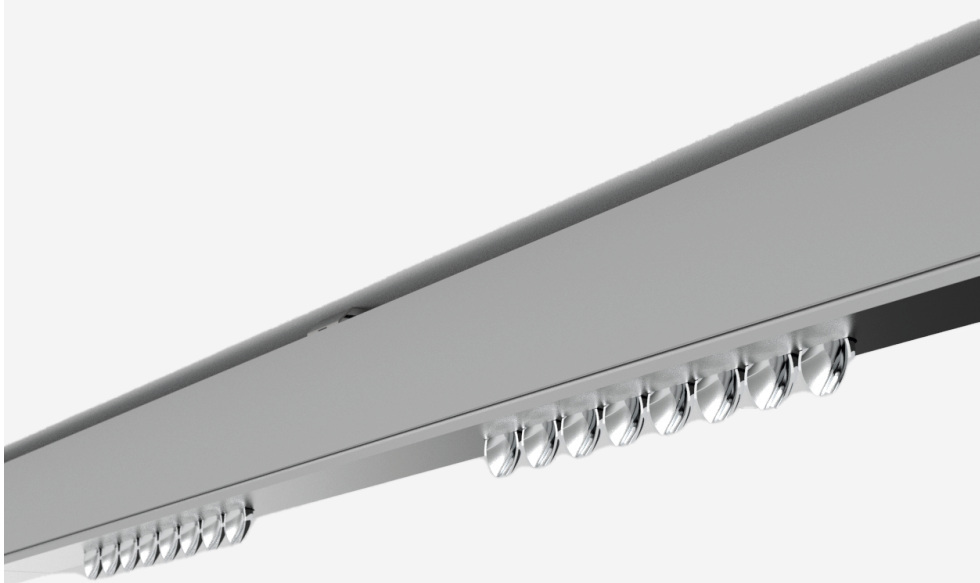

MINI linear