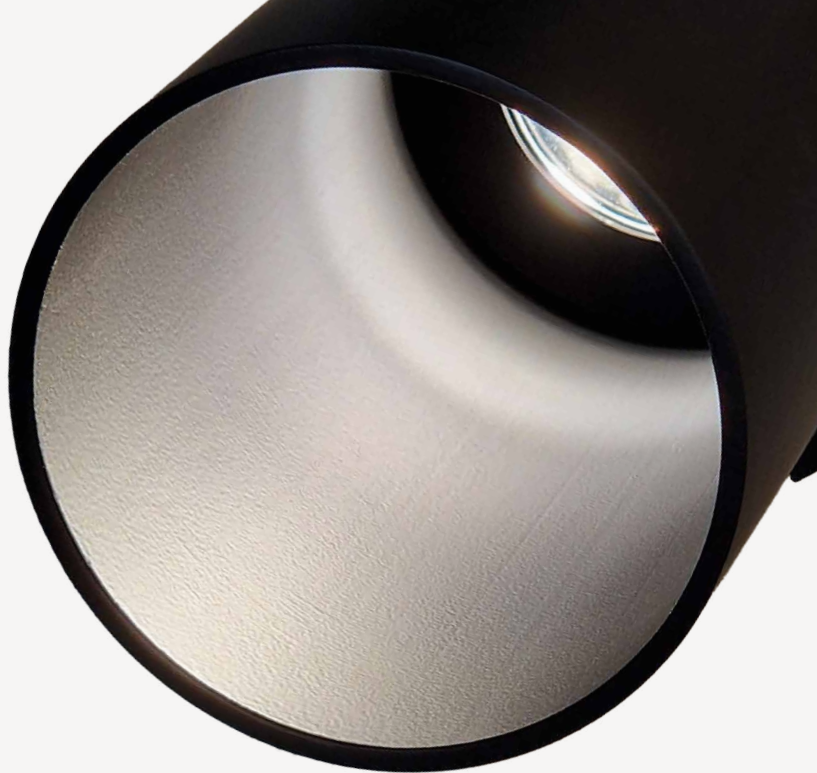

AIO black

AIO white

CERO downlight spot